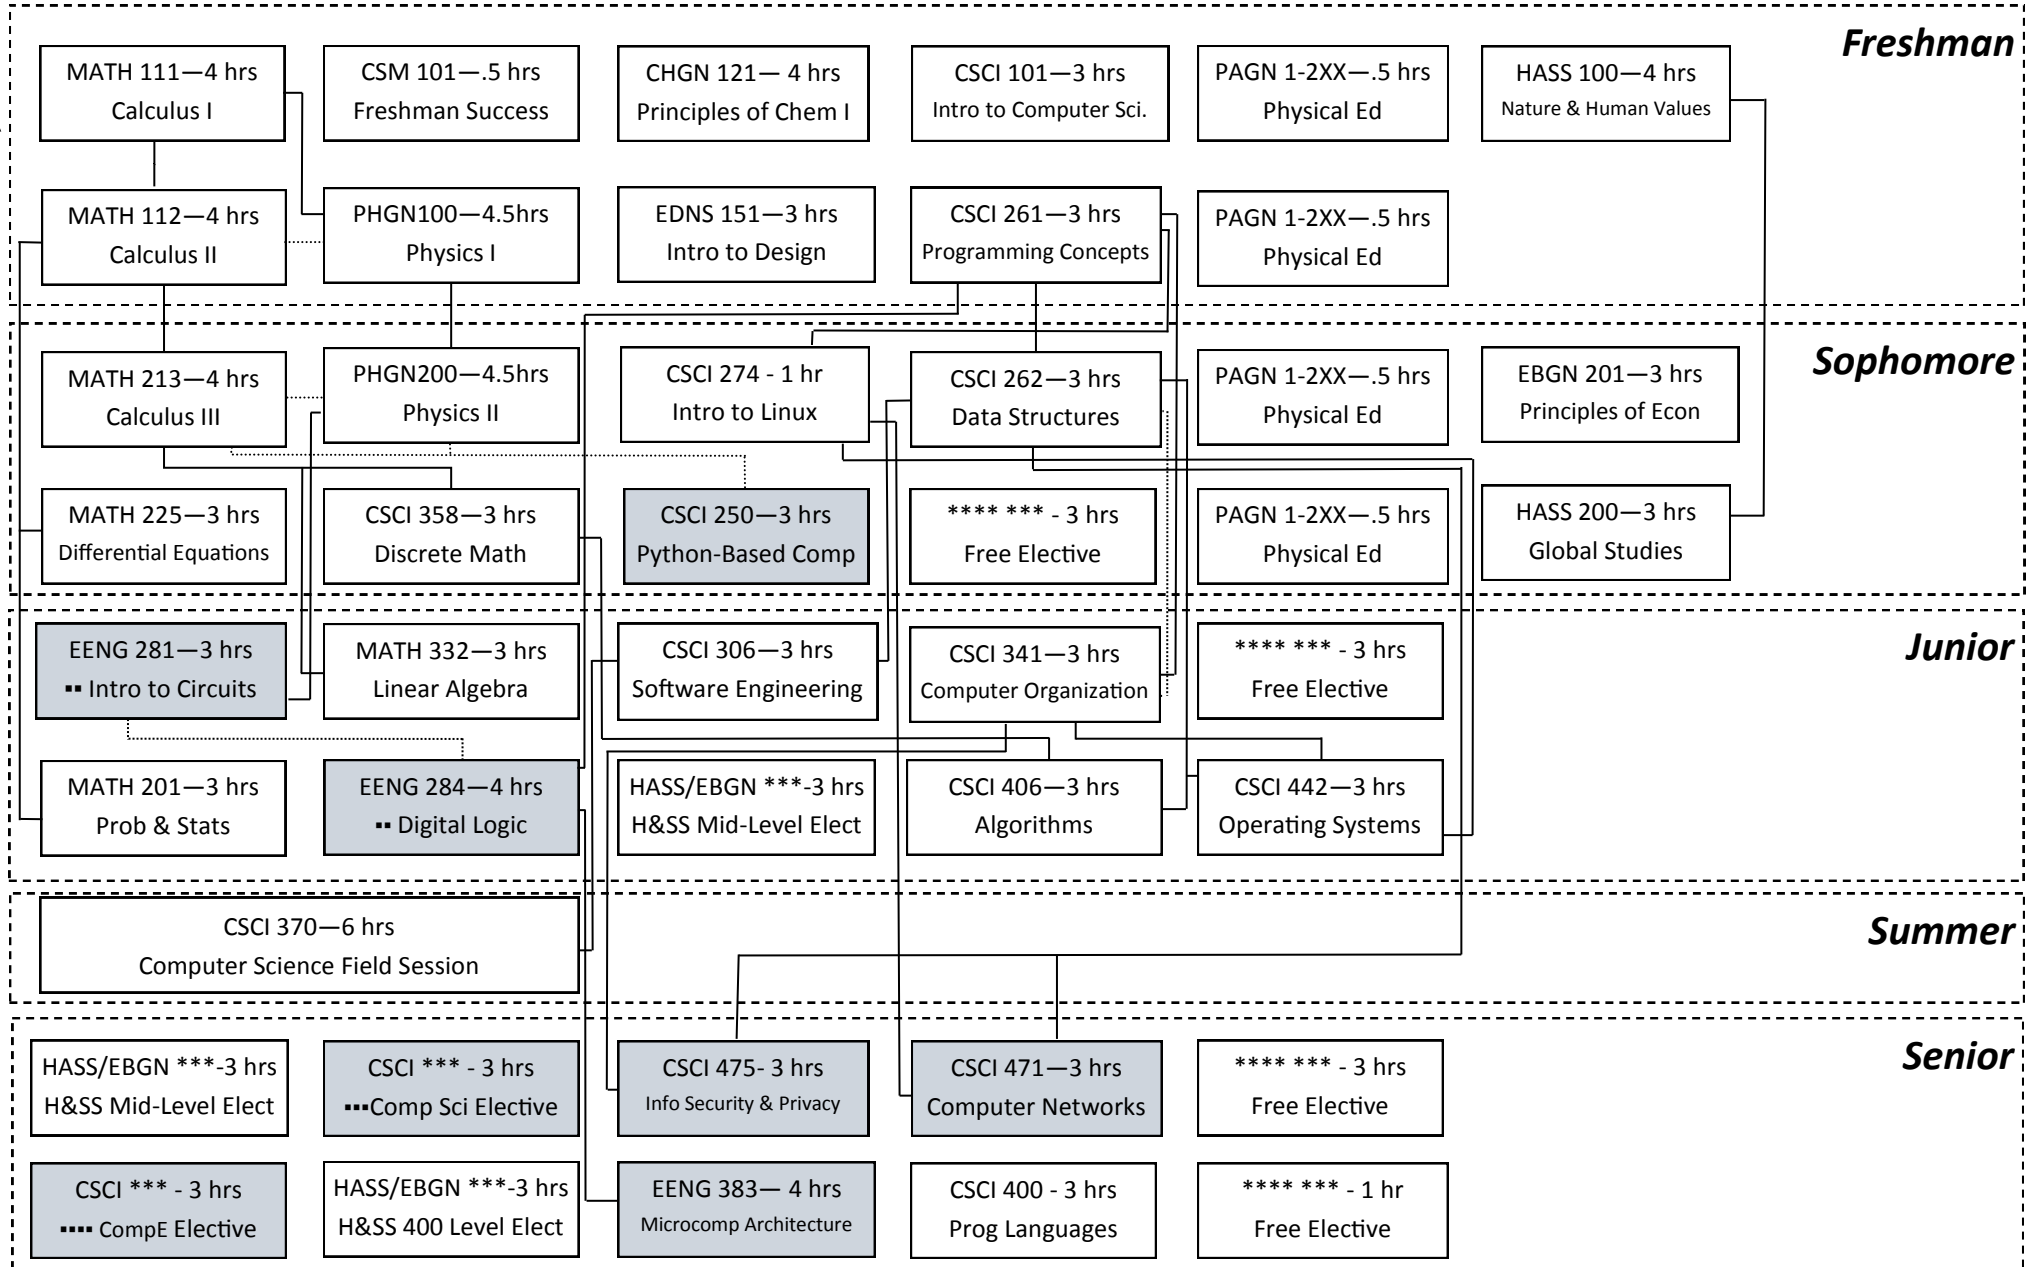

CS@ Mines

2018-2019 Computer Science + Computer Engineering

•• PHGN215/PHGN317 provide similar content to EENG281/EENG284 and can be substituted with preapproval.

••• Choose any CSCI 4XX or CSCI 5XX course, MATH307

•••• Choose from CSCI403, CSCI440, CSCI474

————— Indicates Pre-requisites

..... Indicates Co-requisites

B.S. Computer Science + Computer Engineering

Name: _____

Advisor: _____

Mines General Education Core		
Course	Grade	Hours
MATH 111		4
MATH 112		4
MATH 213		4
MATH 225		3
CHGN 121		4
PHGN 100		4.5
PHGN 200		4.5
HASS 100		4
EBGN 201		3
EDNS 151		3
HASS 200		3
CSM 101		0.5
PAGN 1-2XX		0.5
PAGN 1-2XX		0.5
PAGN 1-2XX		0.5
PAGN 1-2XX		0.5
MATH 201		3

Mines General Education Core (cont.)		
Course	Grade	Hours
Free Elective		3
Free Elective		3
Free Elective		3
HASS/EBGN		3
HASS/EBGN		3
HASS/EBGN		3
		64.5

Computer Engineering Emphasis		
Course	Grade	Hours
CSCI 250		3
CSCI 471		3
CSCI 475		3
EENG 281		3
EENG 284		4
EENG 383		4
CSCI Elec		3
CompE Elec		3
Free Elective		1
		27