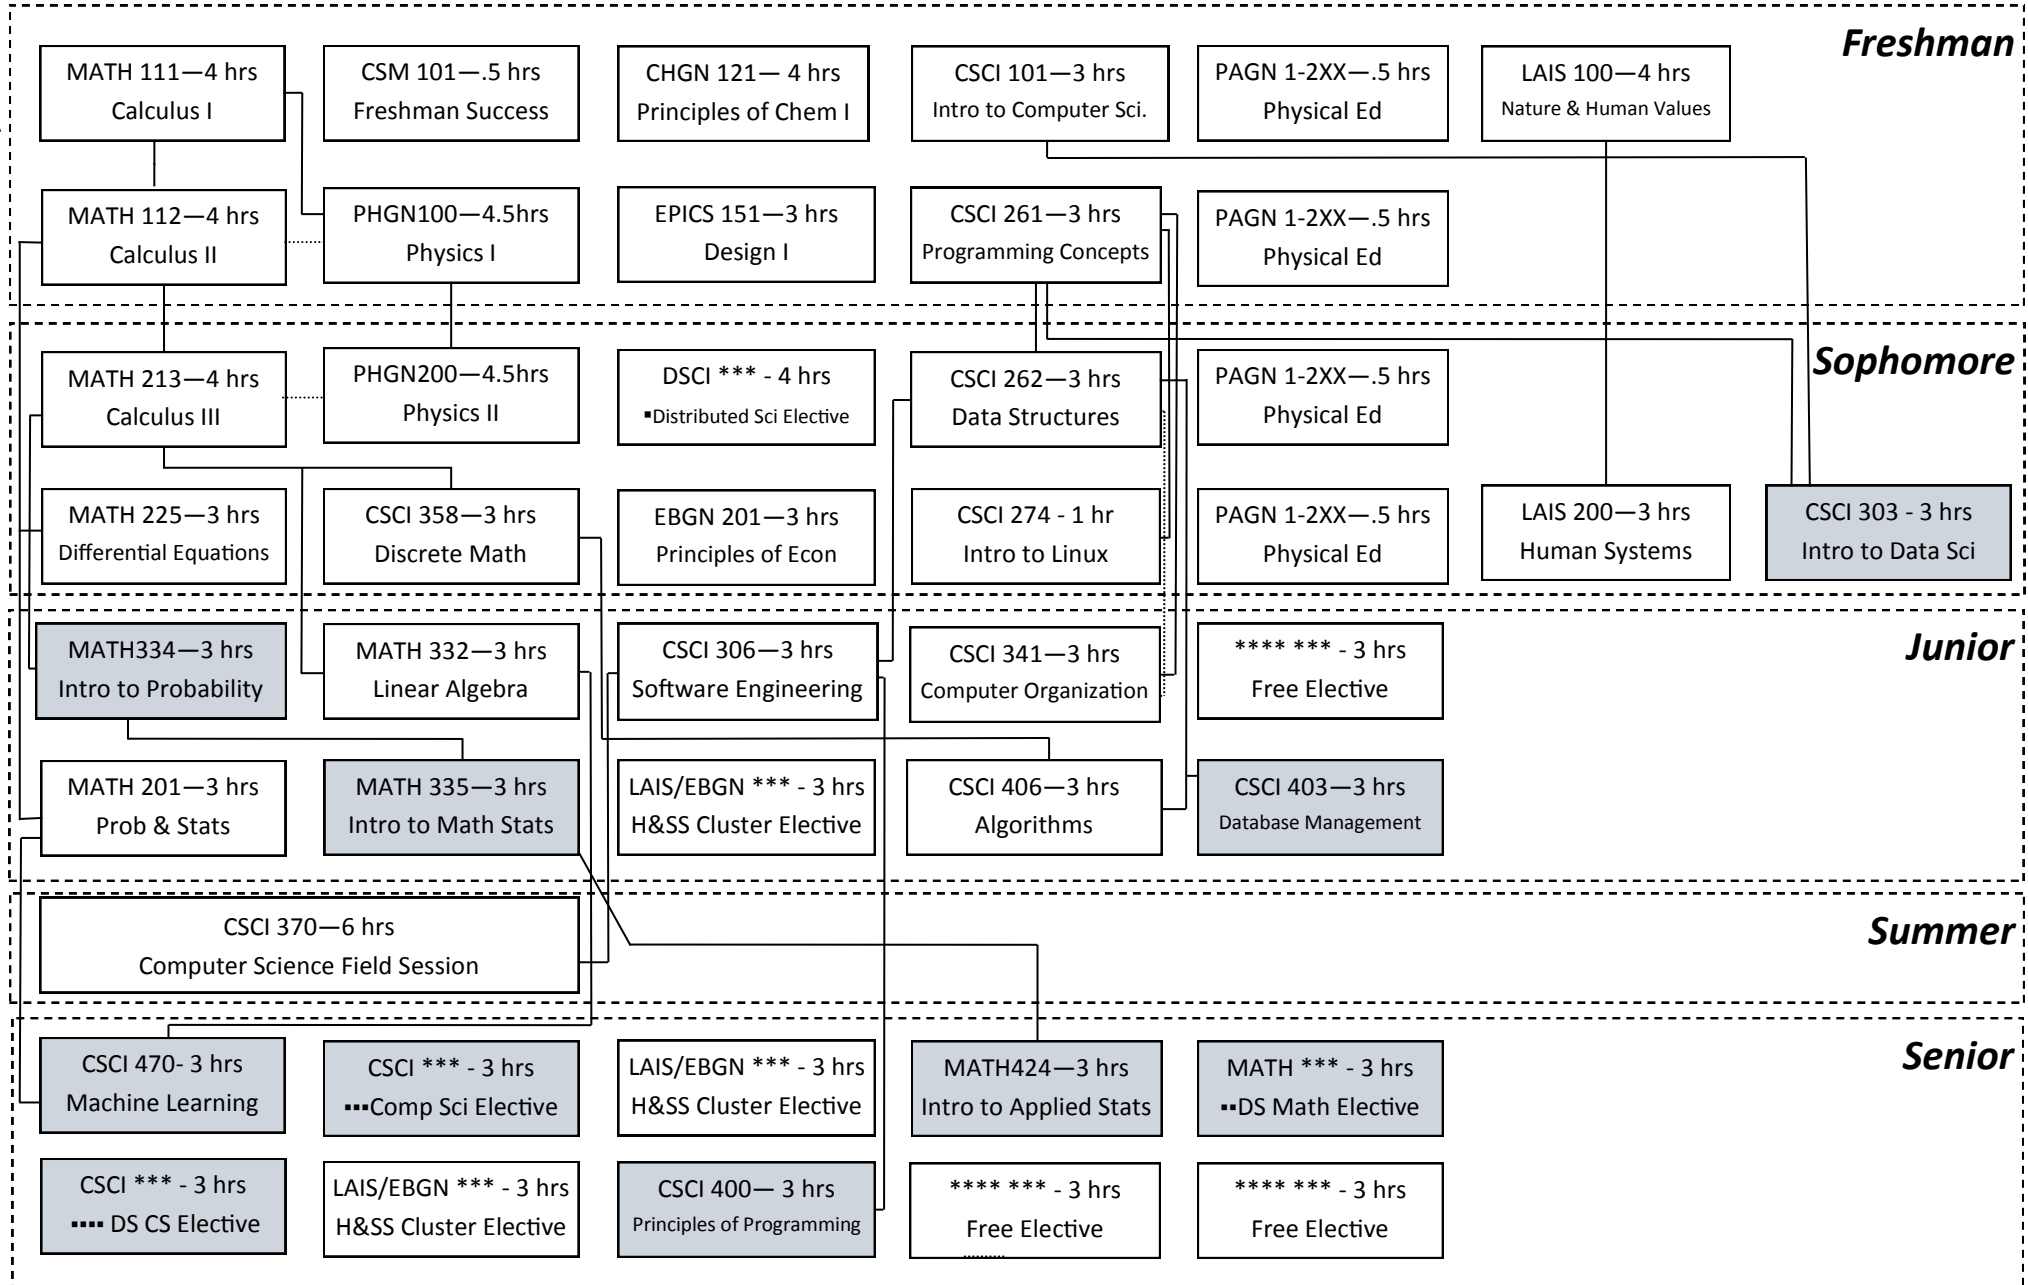

CS@ Mines

2017-2018 Computer Science + Data Science

▪ Choose from the remainder of the Distributed Sciences (GEGN101, CBEN110, CHGN 122, or CHGN125)

•• Choose from MATH432, MATH436, MATH437, MATH438, MATH439

••• Choose from any CSCI4XX or CSCI5XX course •••• CSCI404, CSCI423, CSCI440, CSCI474, CSCI475

————— Indicates Pre-requisites

..... Indicates Co-requisites

B.S. Computer Science + Data Science

Name: _____

Mines General Education Core (cont.)			
Course	Sem.	Grade	Hours
Free Elective	5		3
Free Elective	8		3
Free Elective	8		3
LAIS/EBGN	6		3
LAIS/EBGN	7		3
LAIS/EBGN	8		3
			65.5

CS Core			
Course	Sem.	Grade	Hours
CSCI 101	1		3
CSCI 261	2		3
CSCI 262	3		3
CSCI 274	4		1
CSCI 306	5		3
CSCI 341	5		3
CSCI 358	4		3
CSCI 370	Field		6
CSCI 406	6		3
MATH 201	6		3
MATH 332	5		3
			34