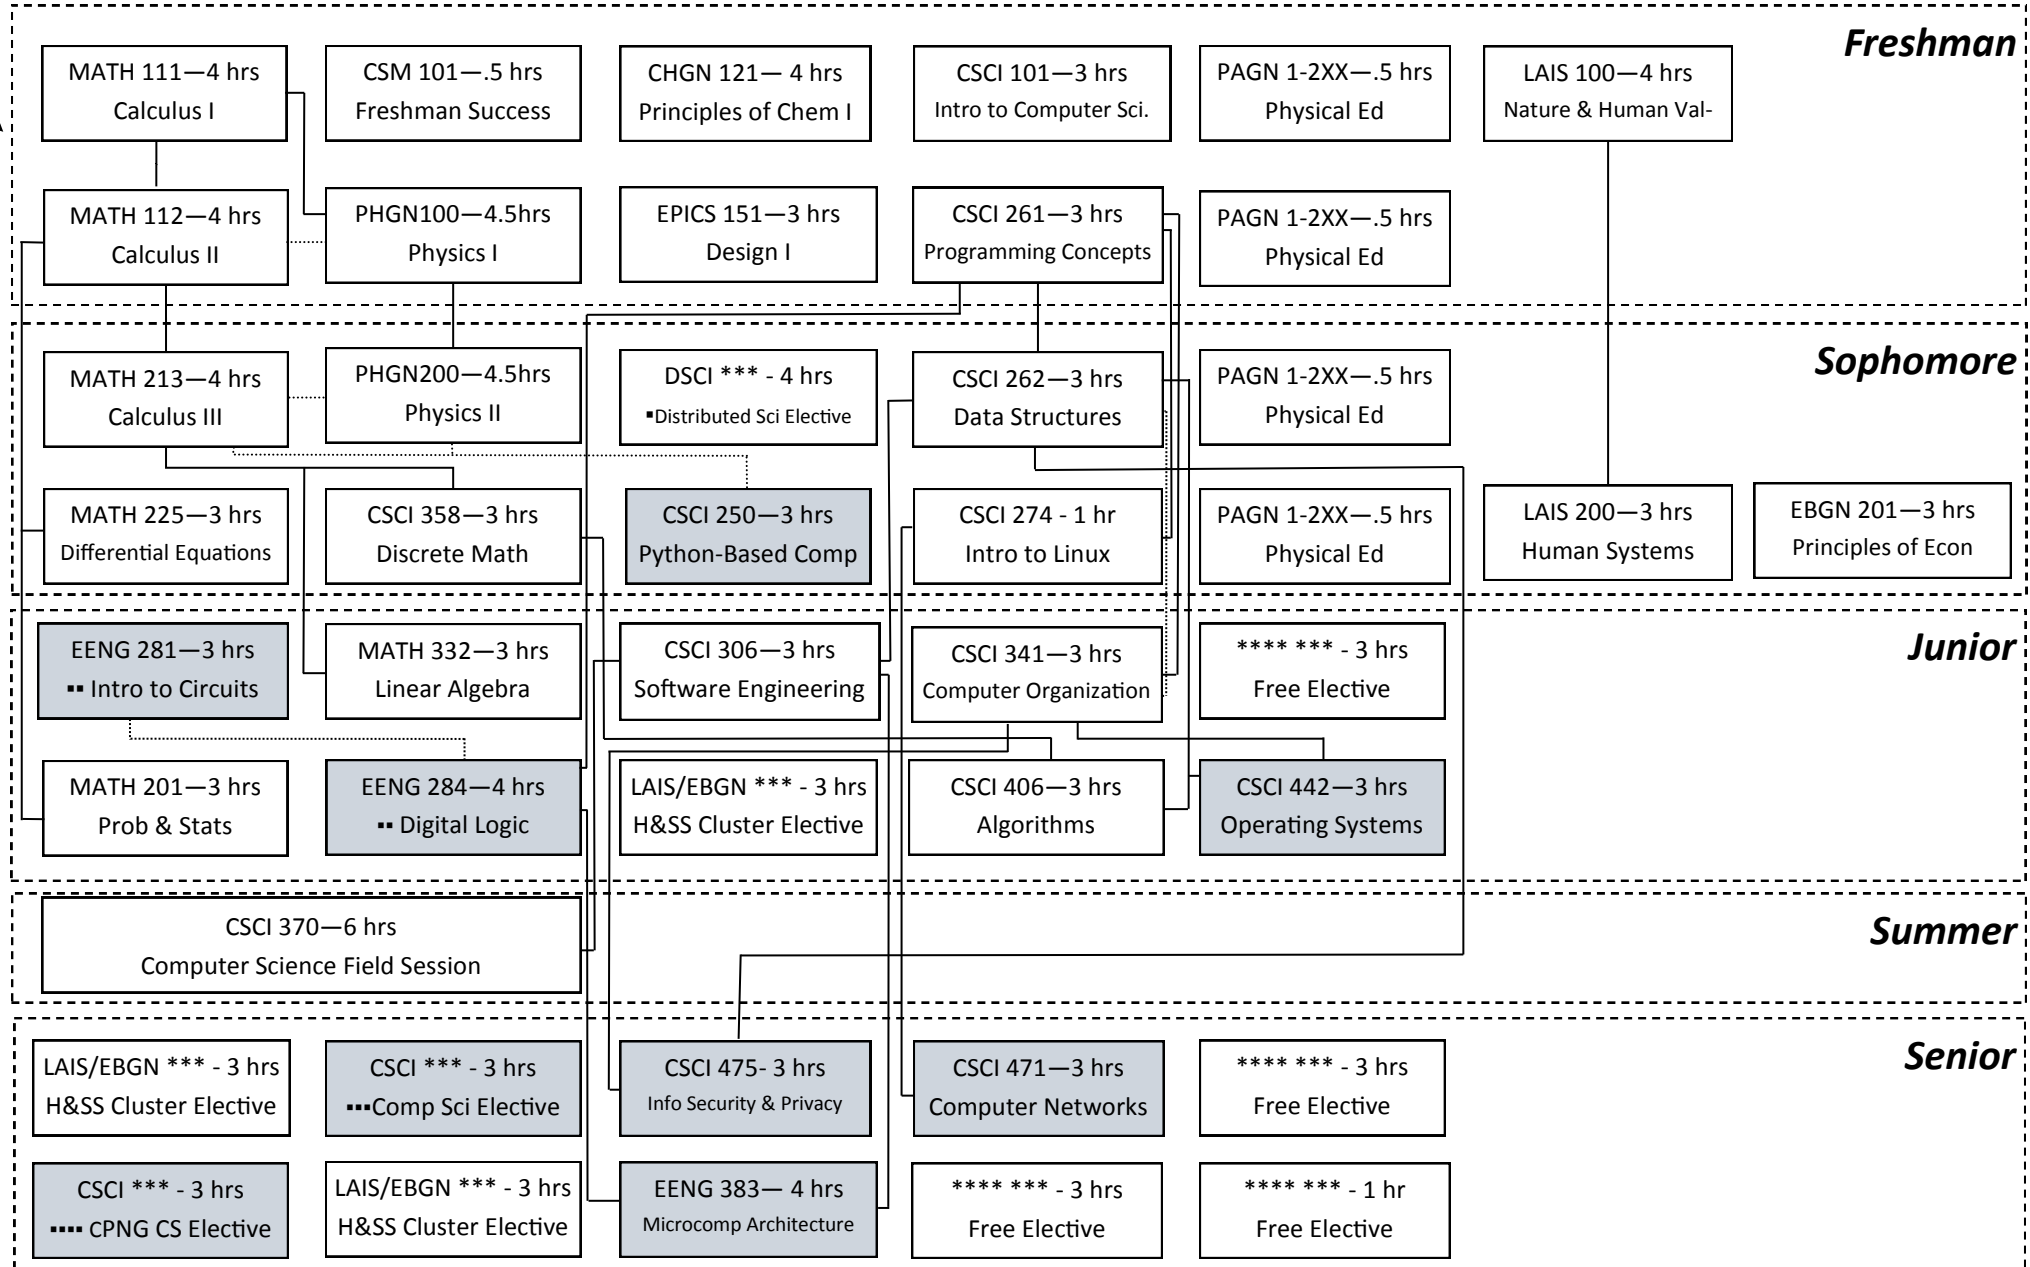

CS@Mines

2017-2018 Computer Science + Computer Engineering

- Choose from the remainder of the Distributed Sciences (GEGN101, CBEN110, CHGN 122, or CHGN125)
- PHGN215/PHGN317 provide similar content to EENG281/EENG284 and can be substituted with preapproval.
- Choose any CSCI 4XX or CSCI 5XX course
- Choose from CSCI403, CSCI440, CSCI474

————— Indicates Pre-requisites
 Indicates Co-requisites

B.S. Computer Science + Computer Engineering

Name: _____

Advisor: _____

Mines General Education Core			
Course	Sem.	Grade	Hours
MATH 111	1		4
MATH 112	2		4
MATH 213	3		4
MATH 225	4		3
CHGN 121	1		4
DSCI ____	3		4
PHGN 100	2		4.5
PHGN 200	3		4.5
LAIS 100	1		4
EBGN 201	4		3
EPIC 151	2		3
LAIS 200	4		3
CSM 101	1		0.5
PAGN 1-2XX	1		0.5
PAGN 1-2XX	2		0.5
PAGN 1-2XX	3		0.5
PAGN 1-2XX	4		0.5

Mines General Education Core (cont.)			
Course	Sem.	Grade	Hours
Free Elective	5		3
Free Elective	7		3
Free Elective	8		3
LAIS/EBGN	6		3
LAIS/EBGN	7		3
LAIS/EBGN	8		3
			65.5

CS Core			
Course	Sem.	Grade	Hours
CSCI 101	1		3
CSCI 261	2		3
CSCI 262	3		3
CSCI 274	4		1
CSCI 306	5		3
CSCI 341	5		3
CSCI 358	4		3
CSCI 370	Field		6
CSCI 406	6		3
MATH 201	6		3
MATH 332	5		3
			34